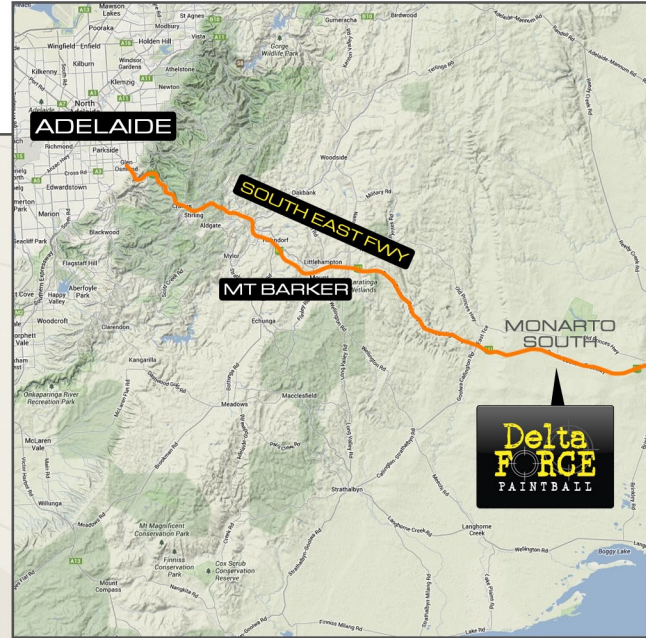

CUSTOMER DIRECTIONS MONARTO

Please call 1300 795 661 if you are running late for your booking or require assistance with directions

Directions to:
LOT 264 Ferries McDonald Rd,
Monarto South, SA, 5254

Estimated Driving Time: 40 Mins from Adelaide CBD