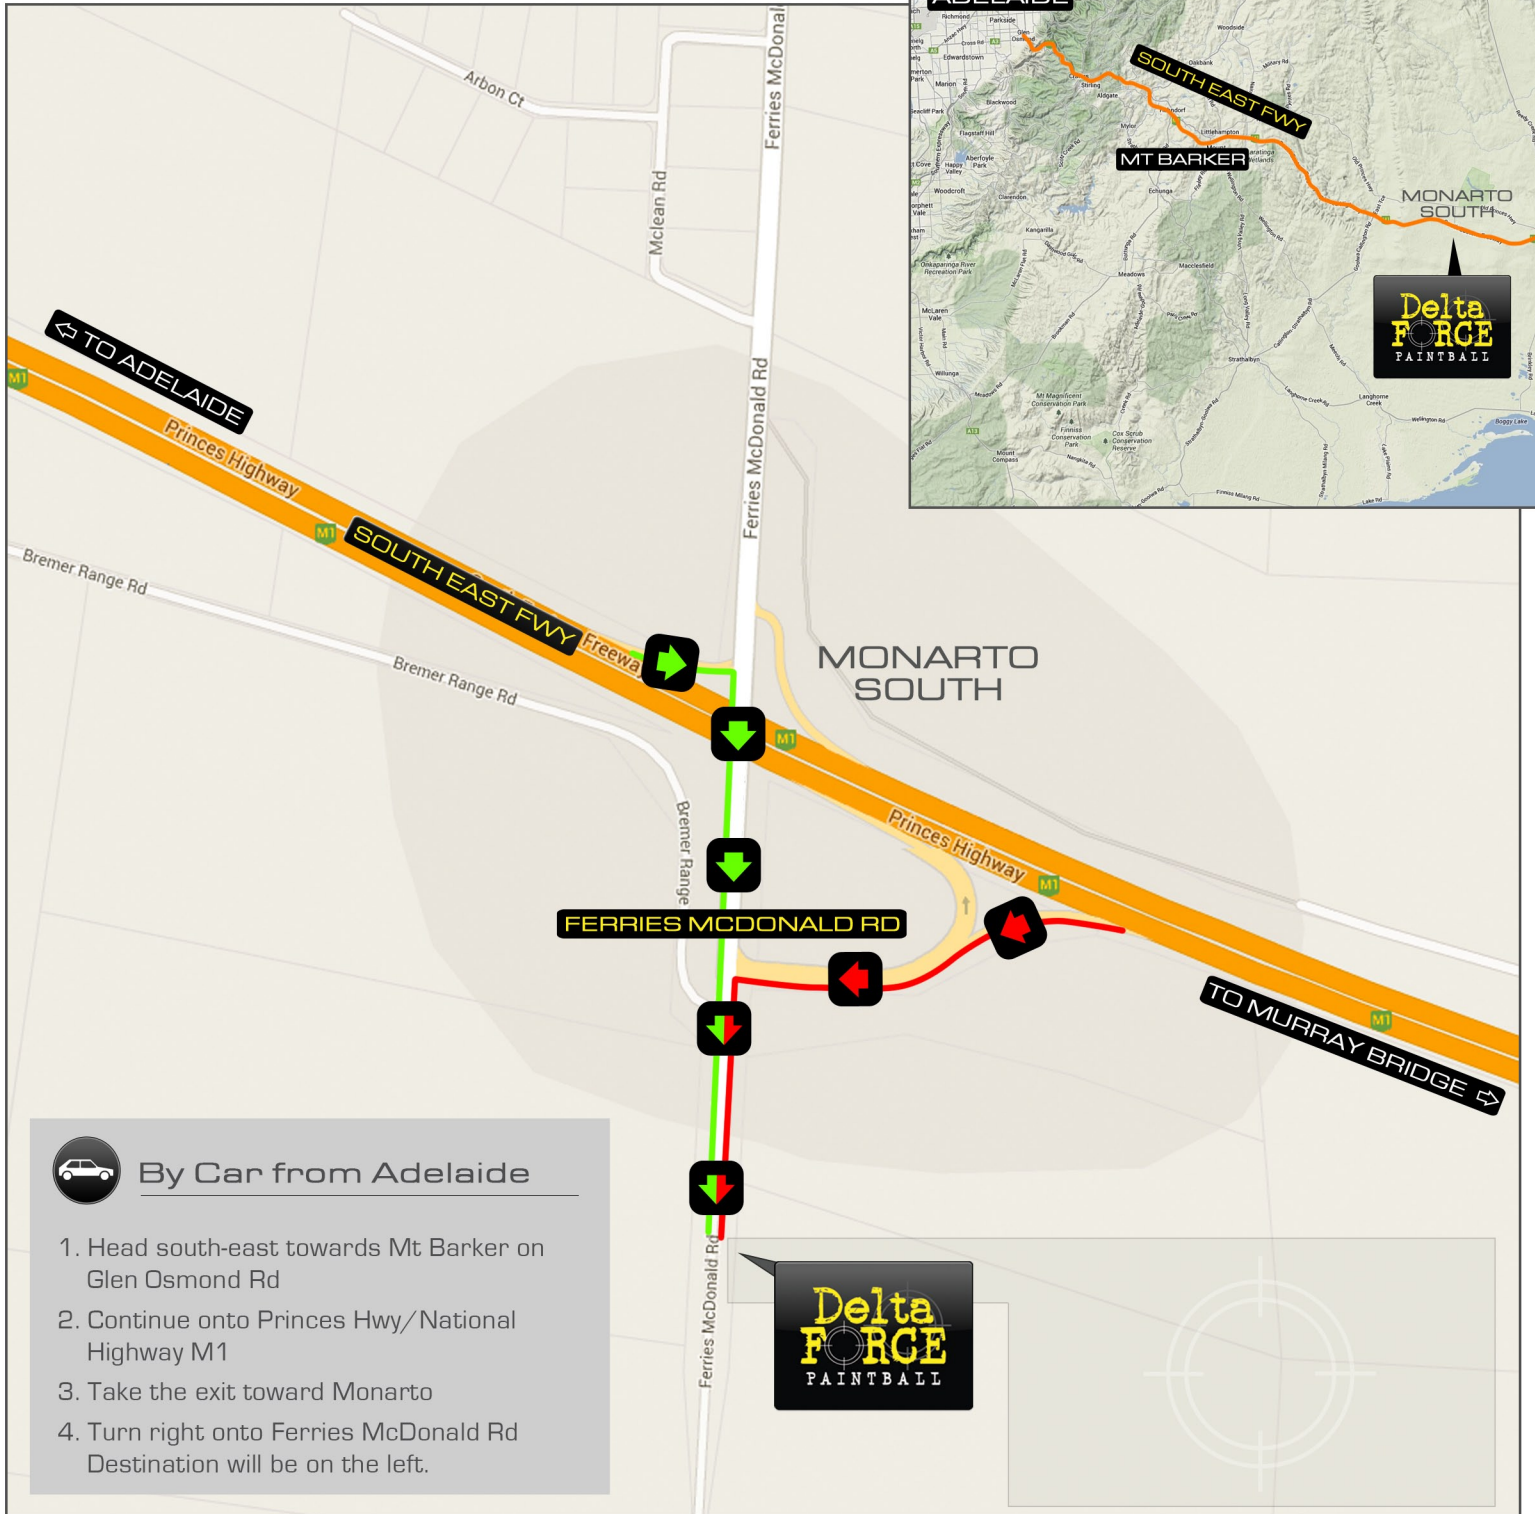

CUSTOMER DIRECTIONS MONARTO

Please call 1300 795 661 if you are running late for your booking or require assistance with directions

Directions to:
LOT 264 Ferries McDonald Rd,
Monarto South, SA, 5254

Estimated Driving Time: 40 Mins from Adelaide CBD