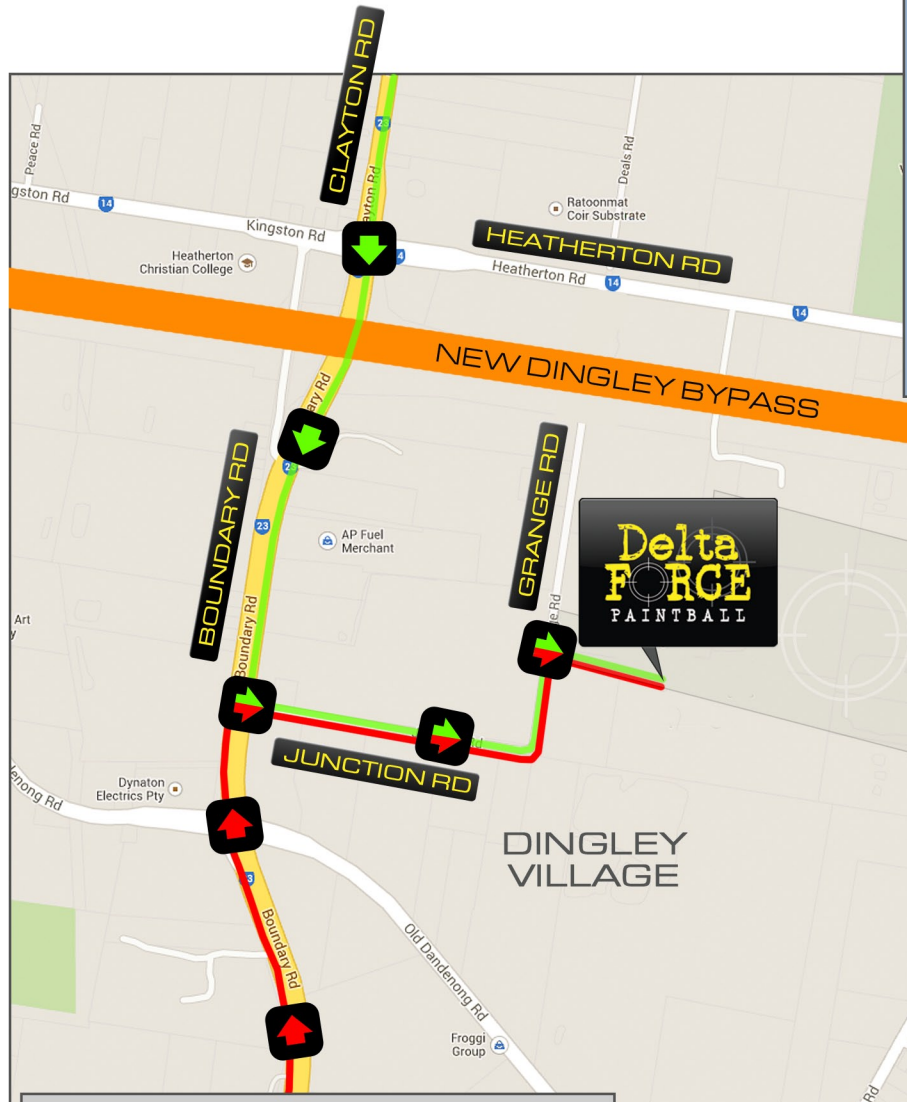

Note 2: No access to Grange Rd off Heatherton Rd due to new Dingley Bypass.

 **By Car from Melbourne**

1. Take the Citylink along the Monash Fwy heading south.
2. Take the Warrigal Hwy exit and turn left at Princes Hwy.
3. Turn right at Clayton Rd . Continue straight across Heatherton Rd. Clayton Rd becomes Boundary Rd.
6. Take the next left on to Junction Rd. Follow it around to the left on to Grange Rd.
7. Turn right at the first road (private road) and follow signs to the paintball centre, 600m on your right.

 **By Bus from Dandenong**

1. Take the 811 bus from Dandenong to the Dingley Village shops.
2. Walk approx. 1.2kms along Old Dandenong Rd then turn right onto Boundary Rd and right on Junction Rd.
3. Follow it around to the left on to Grange Rd.
4. Turn right at the first road (private road) and follow signs to the paintball centre, 600m on your right.

 **By Train from Flinders St**

1. Purchase a Zone 2 ticket on the Frankston line and get off at Cheltenham Station.
2. Take a 10 minute taxi to Junction Rd.
3. Follow it around to the left on to Grange Rd.
4. Turn right at the first road (private road) and follow signs to the paintball centre, 600m on your right.

Estimated Driving Time: 35 Mins from Melbourne CBD