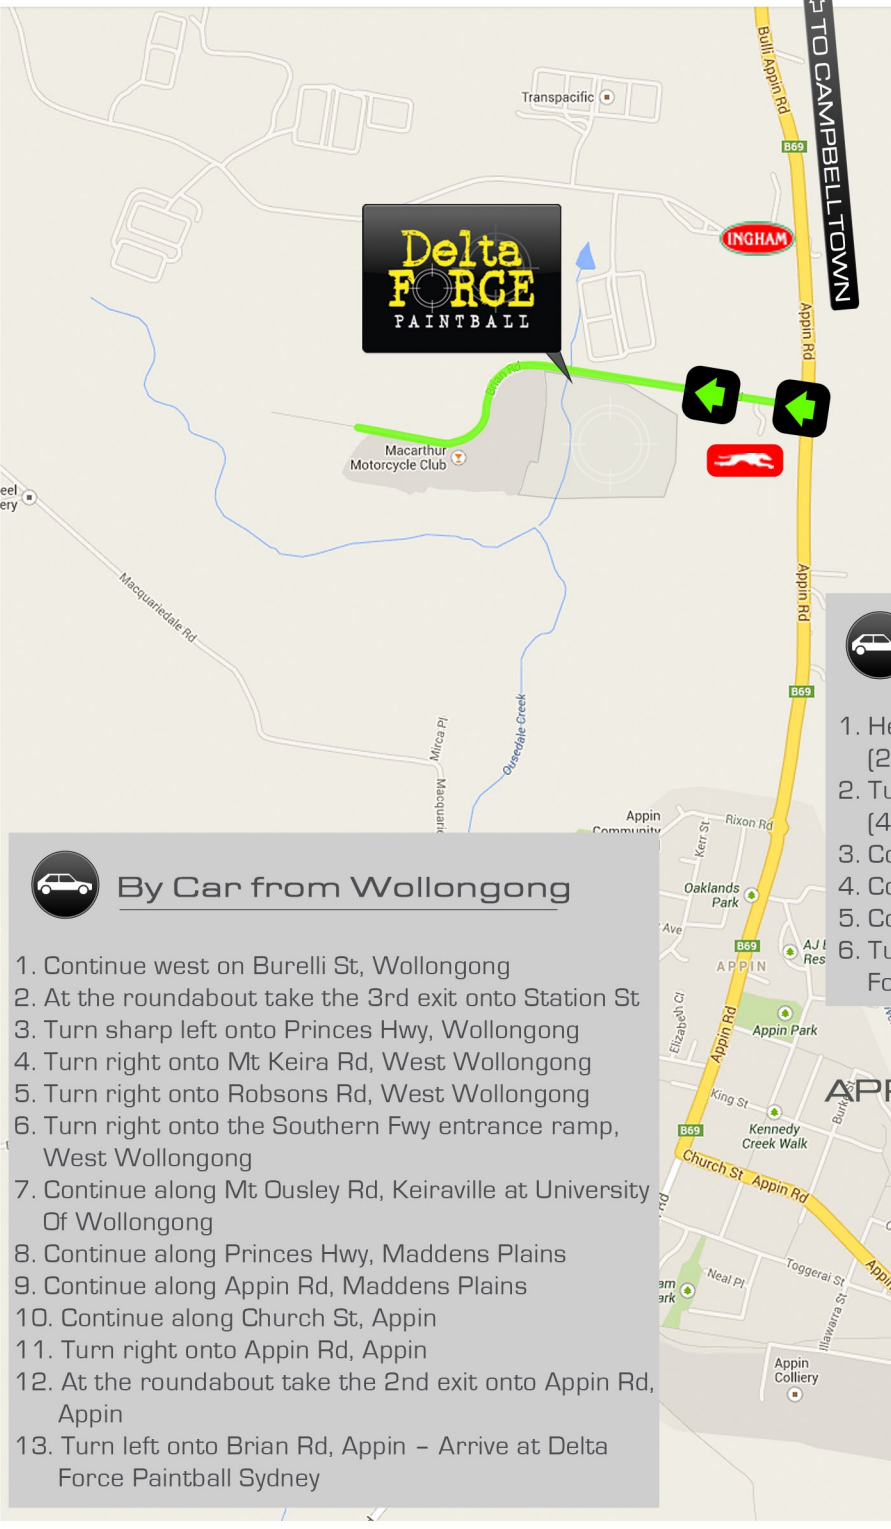

CUSTOMER DIRECTIONS APPIN

Please call 1300 850 744 if you are running late for your booking or require assistance with directions

Directions to:
275 Brian Rd,
Appin, NSW, 2560

By Car from Campbelltown

1. Head south-east on Dumaresq St towards Queen St (250m)
2. Turn right at the 3rd cross street onto Oxley St (450 m)
3. Continue straight to stay on Oxley St (38 m)
4. Continue onto Oxley Bypass (350 m)
5. Continue onto Appin Rd
6. Turn right at Brian Rd (800 m) – Arrive at Delta Force Paintball Sydney

By Car from Wollongong

1. Continue west on Burelli St, Wollongong
2. At the roundabout take the 3rd exit onto Station St
3. Turn sharp left onto Princes Hwy, Wollongong
4. Turn right onto Mt Keira Rd, West Wollongong
5. Turn right onto Robsons Rd, West Wollongong
6. Turn right onto the Southern Fwy entrance ramp, West Wollongong
7. Continue along Mt Ousley Rd, Keiraville at University Of Wollongong
8. Continue along Princes Hwy, Maddens Plains
9. Continue along Appin Rd, Maddens Plains
10. Continue along Church St, Appin
11. Turn right onto Appin Rd, Appin
12. At the roundabout take the 2nd exit onto Appin Rd, Appin
13. Turn left onto Brian Rd, Appin – Arrive at Delta Force Paintball Sydney

Estimated Driving Time: 60 Mins from Sydney CBD