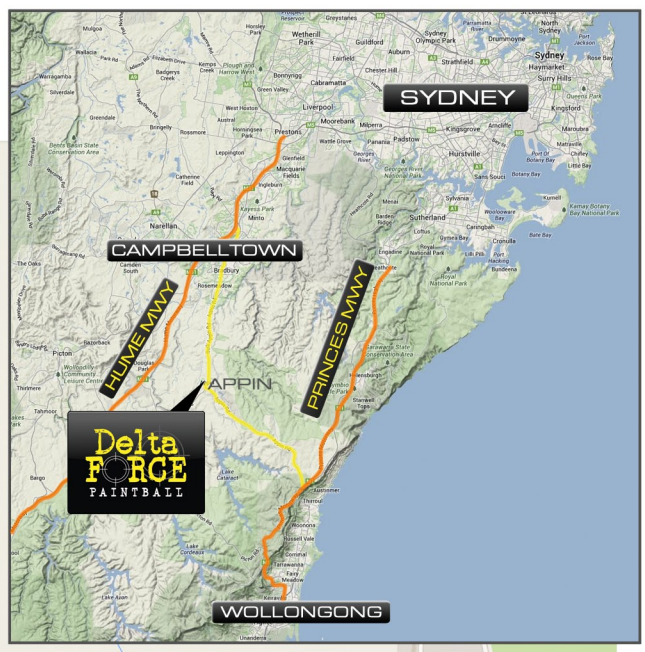

CUSTOMER DIRECTIONS APPIN

Please call 1300 850 744 if you are running late for your booking or require assistance with directions

Directions to:
275 Brian Rd,
Appin, NSW, 2560

By Car from Campbelltown

1. Head south-east on Dumaresq St towards Queen St (250m)
2. Turn right at the 3rd cross street onto Oxley St (450 m)
3. Continue straight to stay on Oxley St (38 m)
4. Continue onto Oxley Bypass (350 m)
5. Continue onto Appin Rd
6. Turn right at Brian Rd (800 m) – Arrive at Delta Force Paintball Sydney

By Car from Wollongong

1. Continue west on Burelli St, Wollongong
2. At the roundabout take the 3rd exit onto Station St
3. Turn sharp left onto Princes Hwy, Wollongong
4. Turn right onto Mt Keira Rd, West Wollongong
5. Turn right onto Robsons Rd, West Wollongong
6. Turn right onto the Southern Fwy entrance ramp, West Wollongong
7. Continue along Mt Ousley Rd, Keiraville at University Of Wollongong
8. Continue along Princes Hwy, Maddens Plains
9. Continue along Appin Rd, Maddens Plains
10. Continue along Church St, Appin
11. Turn right onto Appin Rd, Appin
12. At the roundabout take the 2nd exit onto Appin Rd, Appin
13. Turn left onto Brian Rd, Appin – Arrive at Delta Force Paintball Sydney

Estimated Driving Time: 60 Mins from Sydney CBD